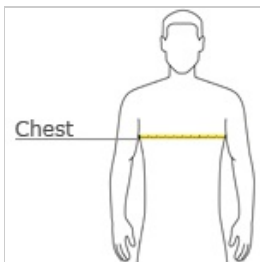

## District® Young Mens The Concert Tank DT5300

Add this soft, versatile tank to your style playlist.

- 4.3-ounce, 100% soft spun cotton
- 30 singles
- Tear-away tag
- 50/50 soft spun cotton/poly (neon)

**CARE INSTRUCTIONS**

Machine wash cold with like colors, non-chlorine bleach when needed. Do not use fabric softener. Tumble dry low.

front

back

**HOW TO MEASURE****CHEST**

With arms down at sides, measure around the upper body, under arms and over the fullest part of the chest.

**SIZE CHART**

	XS	S	M	L	XL	2XL	3XL	4XL
Chest	32-34	35-36	37-39	40-42	43-45	46-48	49-51	52-54

**COLOR INFORMATION**

Black  
PMS NTR BLACK CPMS 7540 C

Charcoal  
PMS 76 87 C

Deep Royal  
PMS 76 87 C

Neon Orange  
PMS 811 C